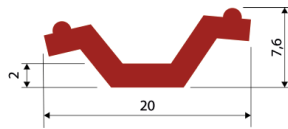

Material	SIL. 65° DARK RED

EPDM / VMQ