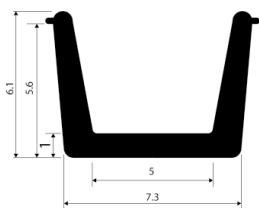

GASKETS OF VENTILATION OF GAS AND FUMES

1003460

Inside width	Height	Format
5mm	6,1mm	CR200m

Material	EPDM 70° BLACK

A- 165

Height	Width	Format
6mm	11,8mm	CR200m