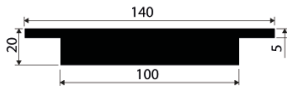

Material	EPDM IGN 70° BLACK