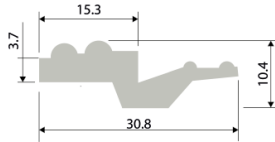

EPDM / VMQ

GASKETS FOR PIPES

10003946

Height	Width	Format
10,4mm	30,8mm	CR200m

Material	SILICONE. 65° GREY

10003328

Height	Width	Format
7,6mm	20mm	CR200m