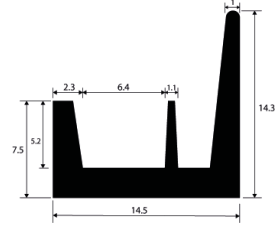

Material	EPDM 70° BLACK

A- 168

Height	Width	Format
19mm	15,5mm	CR200m